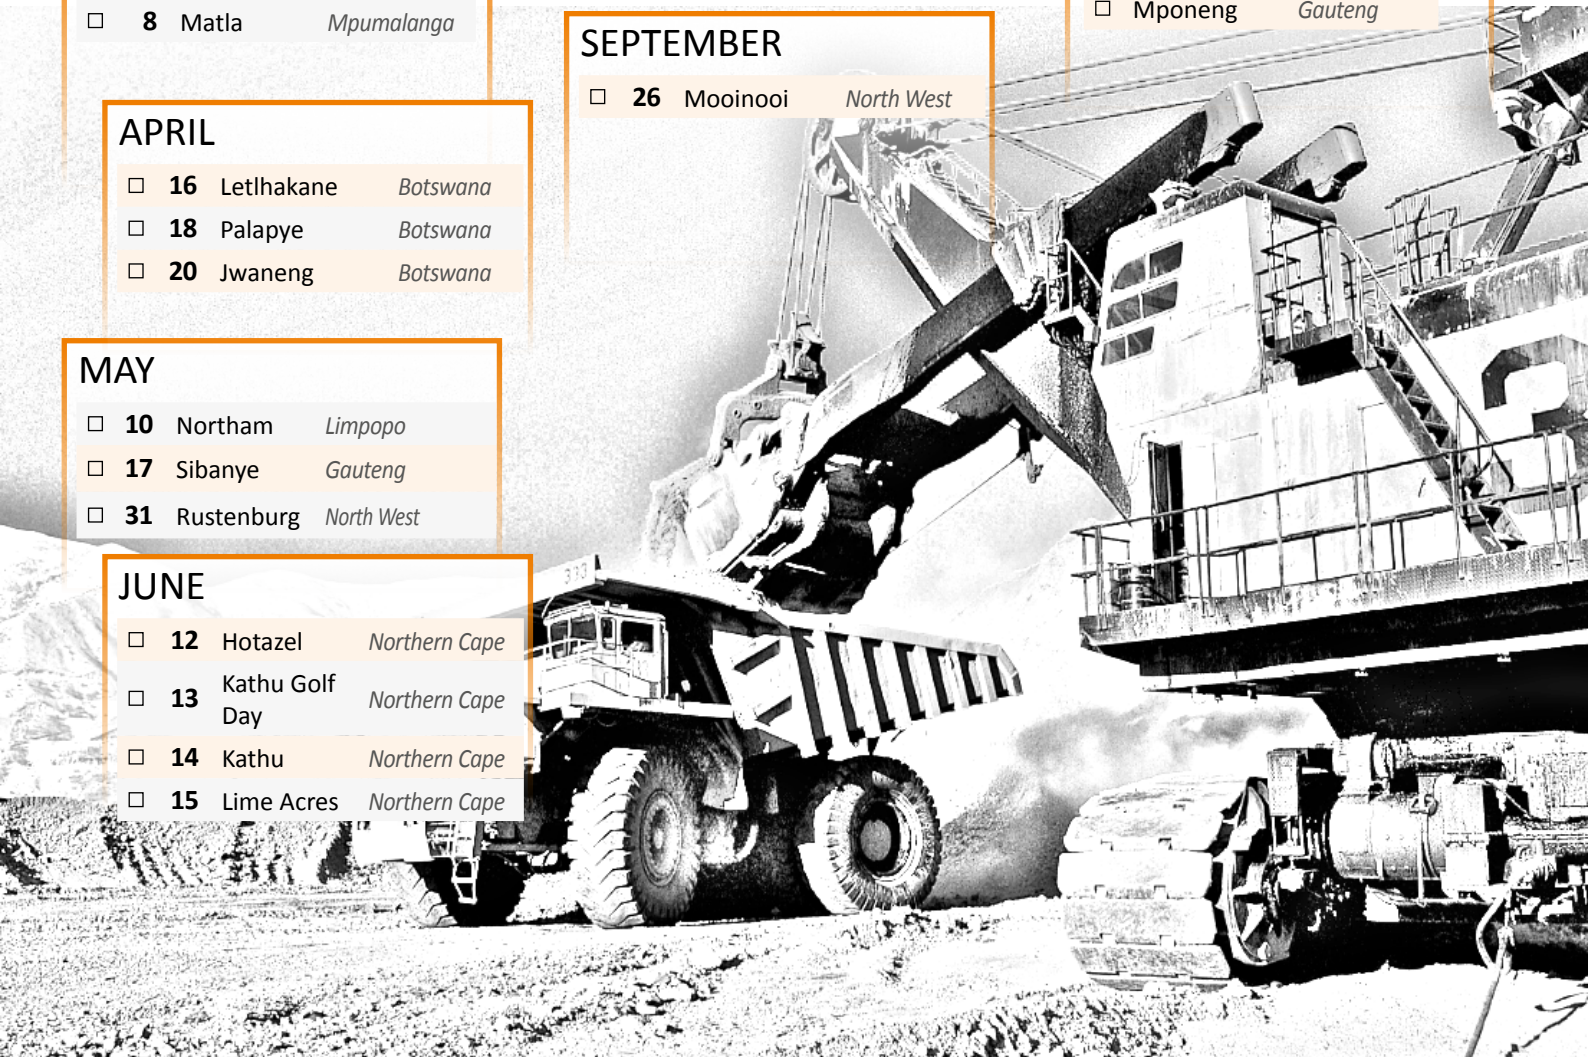

NOVEMBER

- 1 Barberton *Mpumalanga*
- 6 Swartklip *Limpopo*
- 8 Amandelbult *Limpopo*

2019 - for updates visit our website

- Mponeng *Gauteng*

EXHIBITION STAND RATES Per stand - excluding VAT

	South Africa	Botswana	Zambia
1 - 5 shows	R10 300	1 show R11 900	1 show R14 800
6 - 11 shows	R 8 900	2 shows R18 200	2 shows R21 100
12 + shows	R 8 050	3 shows R23 100	3 shows R25 500
2 x combos	R15 900		
3 x combos	R20 700		

Contact Herman +27 (0) 83 306 7392
herman@interactmedia.co.za

or Cathy on +27 (0) 11 579 4940
cathylene@interactmedia.co.za

or Sheldon on +27 (0) 84 569 3516
SheldonG@interactmedia.co.za

www.mteexpos.co.za